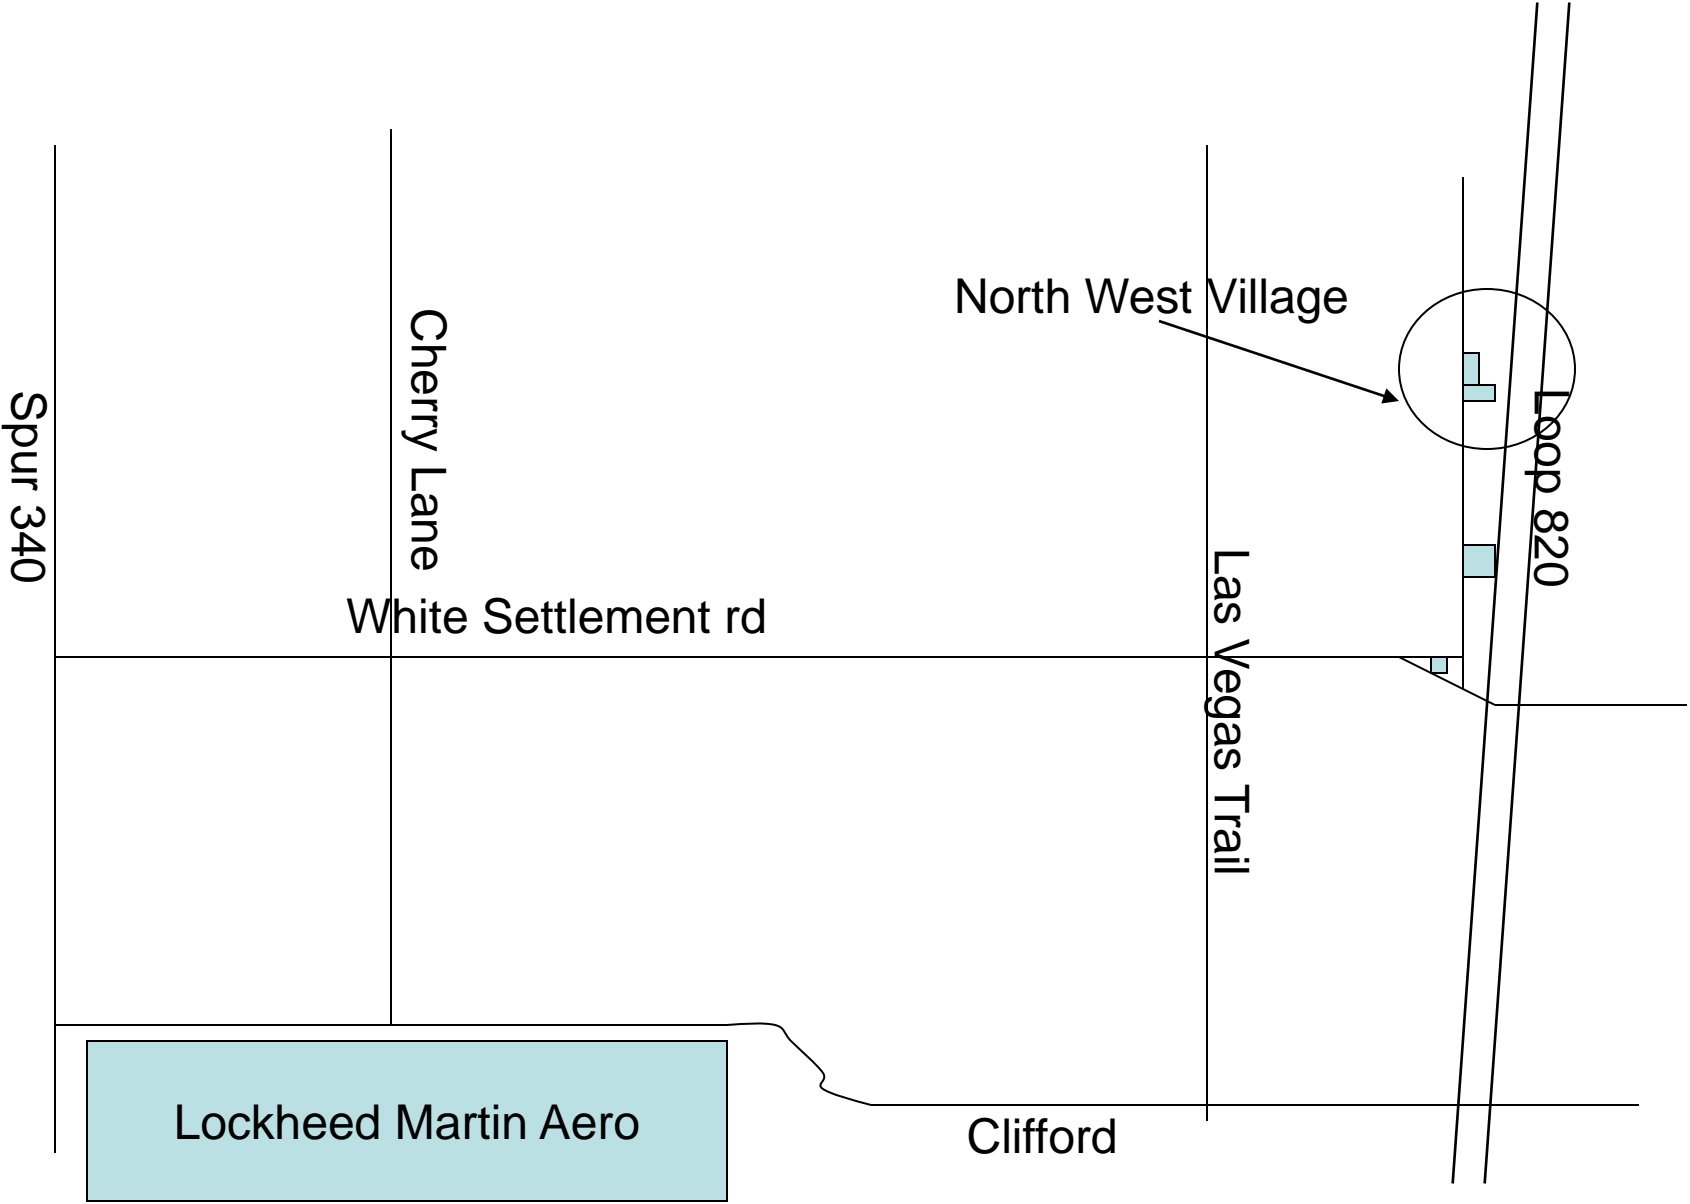

# Directions to North West Office Park Training Facility in Fort Worth

- Take south exit from DFW airport
- Take Hwy 183 west toward Fort Worth
- When Hwy 183 merges with Loop 820 take Loop 820 west
- Stay on Loop 820 past I-35W and Lake Worth
- Take Clifford Street exit and go left over freeway
- Take first right after red light (along side of gas station)
- Go past Wells Fargo bank and garage to group of buildings on right (approx ½ mile)
- Turn right into center parking area and go across to the far side of lot and to the right (see picture)
- Door is glass door with badge access. (facing building it is the first door right of the left end of the building)
- You will need Lockheed badge or someone to let you in door.

Spur 340

Cherry Lane

White Settlement rd

Las Vegas Trail

North West Village

Loop 820

Lockheed Martin Aero

Clifford